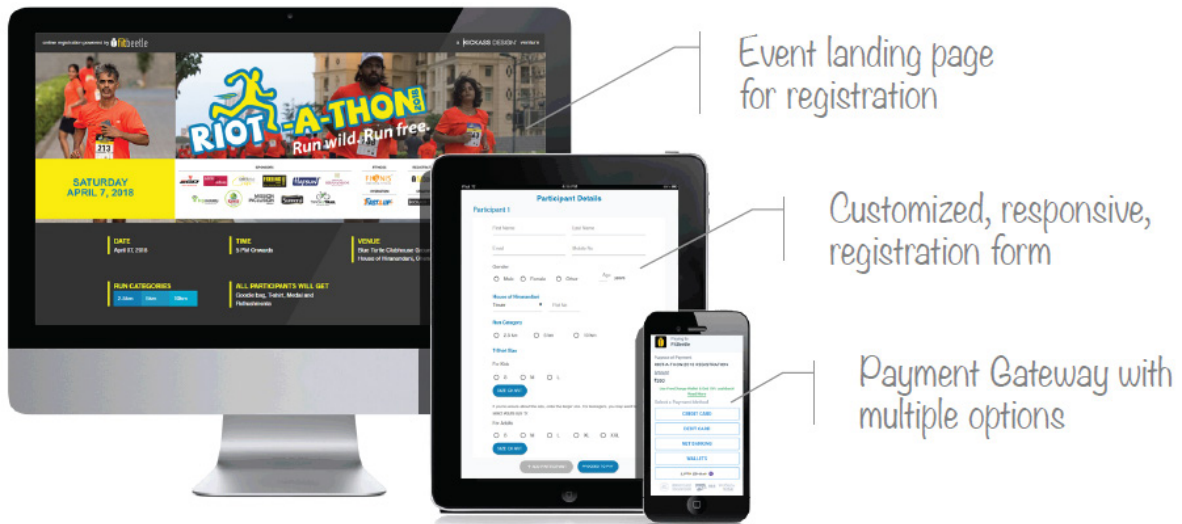

Welcome to

FitBeetle is a fit-tech startup that orchestrates flawless and positive experiences at fitness events. Built by fitness enthusiasts, for fitness enthusiasts, **FitBeetle** empowers event managers, fitness clubs and communities to match the millennial expectations at marathons, cycling, yoga and other fitness events.

FitBeetle offers an event experience technology platform that goes beyond just ticketing. With value-added services such as branding, consulting and merchandising, **FitBeetle** offers the most efficient way to organise fitness events. It harnesses technologies and its expertise in fitness and marketing, to design innovative interactions that exceed customer expectations.

FitBeetle's vision is to inspire and promote a culture of fitness and wellbeing.

Event landing page for registration

Customized, responsive, registration form

Payment Gateway with multiple options

FITBEETLE OFFERING

PLANNING & CONSULTING	Event format	Scoping	Budgeting	
REGISTRATION MANAGEMENT	Customized online form	Responsive design	Payment Gateway	Email/SMS confirmation
PROMOTIONAL SUPPORT	All creatives	Print & digital	Event Microsite	Social media
PROCUREMENT & LOGISTICS	Event kit	Kit distribution	Vendor coordination	
ON-GROUND EXECUTION	Stage setup	Route / Venue Signages	Lighting / AV	Add-on programs
POST-EVENT	Accounting & Reports	Feedback management	Website updation