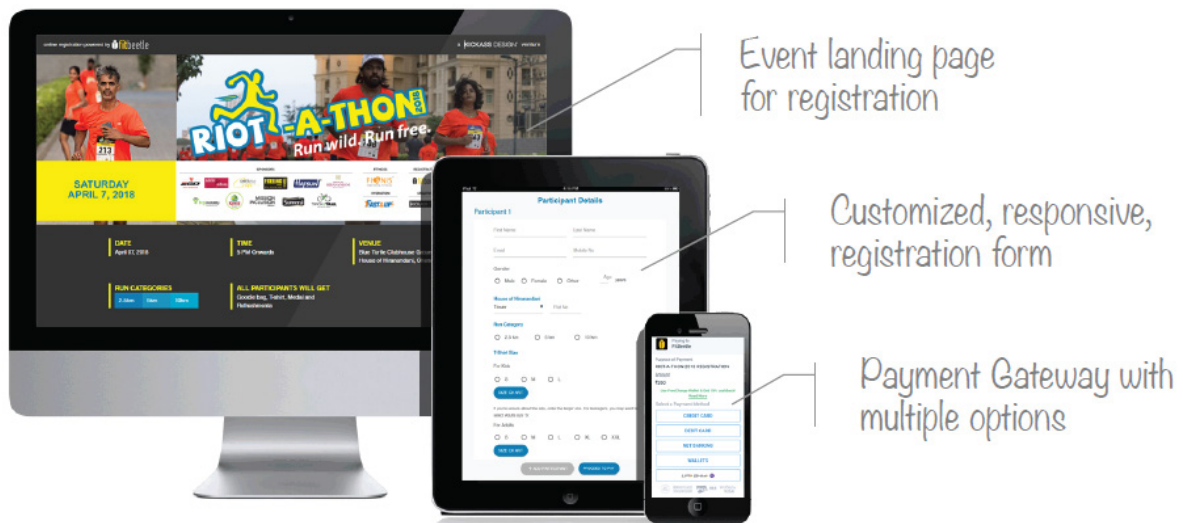

Welcome to

FitBeetle is a fit-tech startup that orchestrates flawless and positive experiences at fitness events. Built by fitness enthusiasts, for fitness enthusiasts, **FitBeetle** empowers event managers, fitness clubs and communities to match the millennial expectations at marathons, cycling, yoga and other fitness events.

FitBeetle offers an event experience technology platform that goes beyond just ticketing. With value-added services such as branding, consulting and merchandising, **FitBeetle** offers the most efficient way to organise fitness events. It harnesses technologies and its expertise in fitness and marketing, to design innovative interactions that exceed customer expectations.

FitBeetle's vision is to inspire and promote a culture of fitness and wellbeing.

Event landing page for registration

Customized, responsive, registration form

Payment Gateway with multiple options

FITBEETLE OFFERING

PLANNING & CONSULTING	Event format	Scoping	Budgeting	
REGISTRATION MANAGEMENT	Customized online form	Responsive design	Payment Gateway	Email/SMS confirmation
PROMOTIONAL SUPPORT	All creatives	Print & digital	Event Microsite	Social media
PROCUREMENT & LOGISTICS	Event kit	Kit distribution	Vendor coordination	
ON-GROUND EXECUTION	Stage setup	Route / Venue Signages	Lighting / AV	Add-on programs
POST-EVENT	Accounting & Reports	Feedback management	Website updation